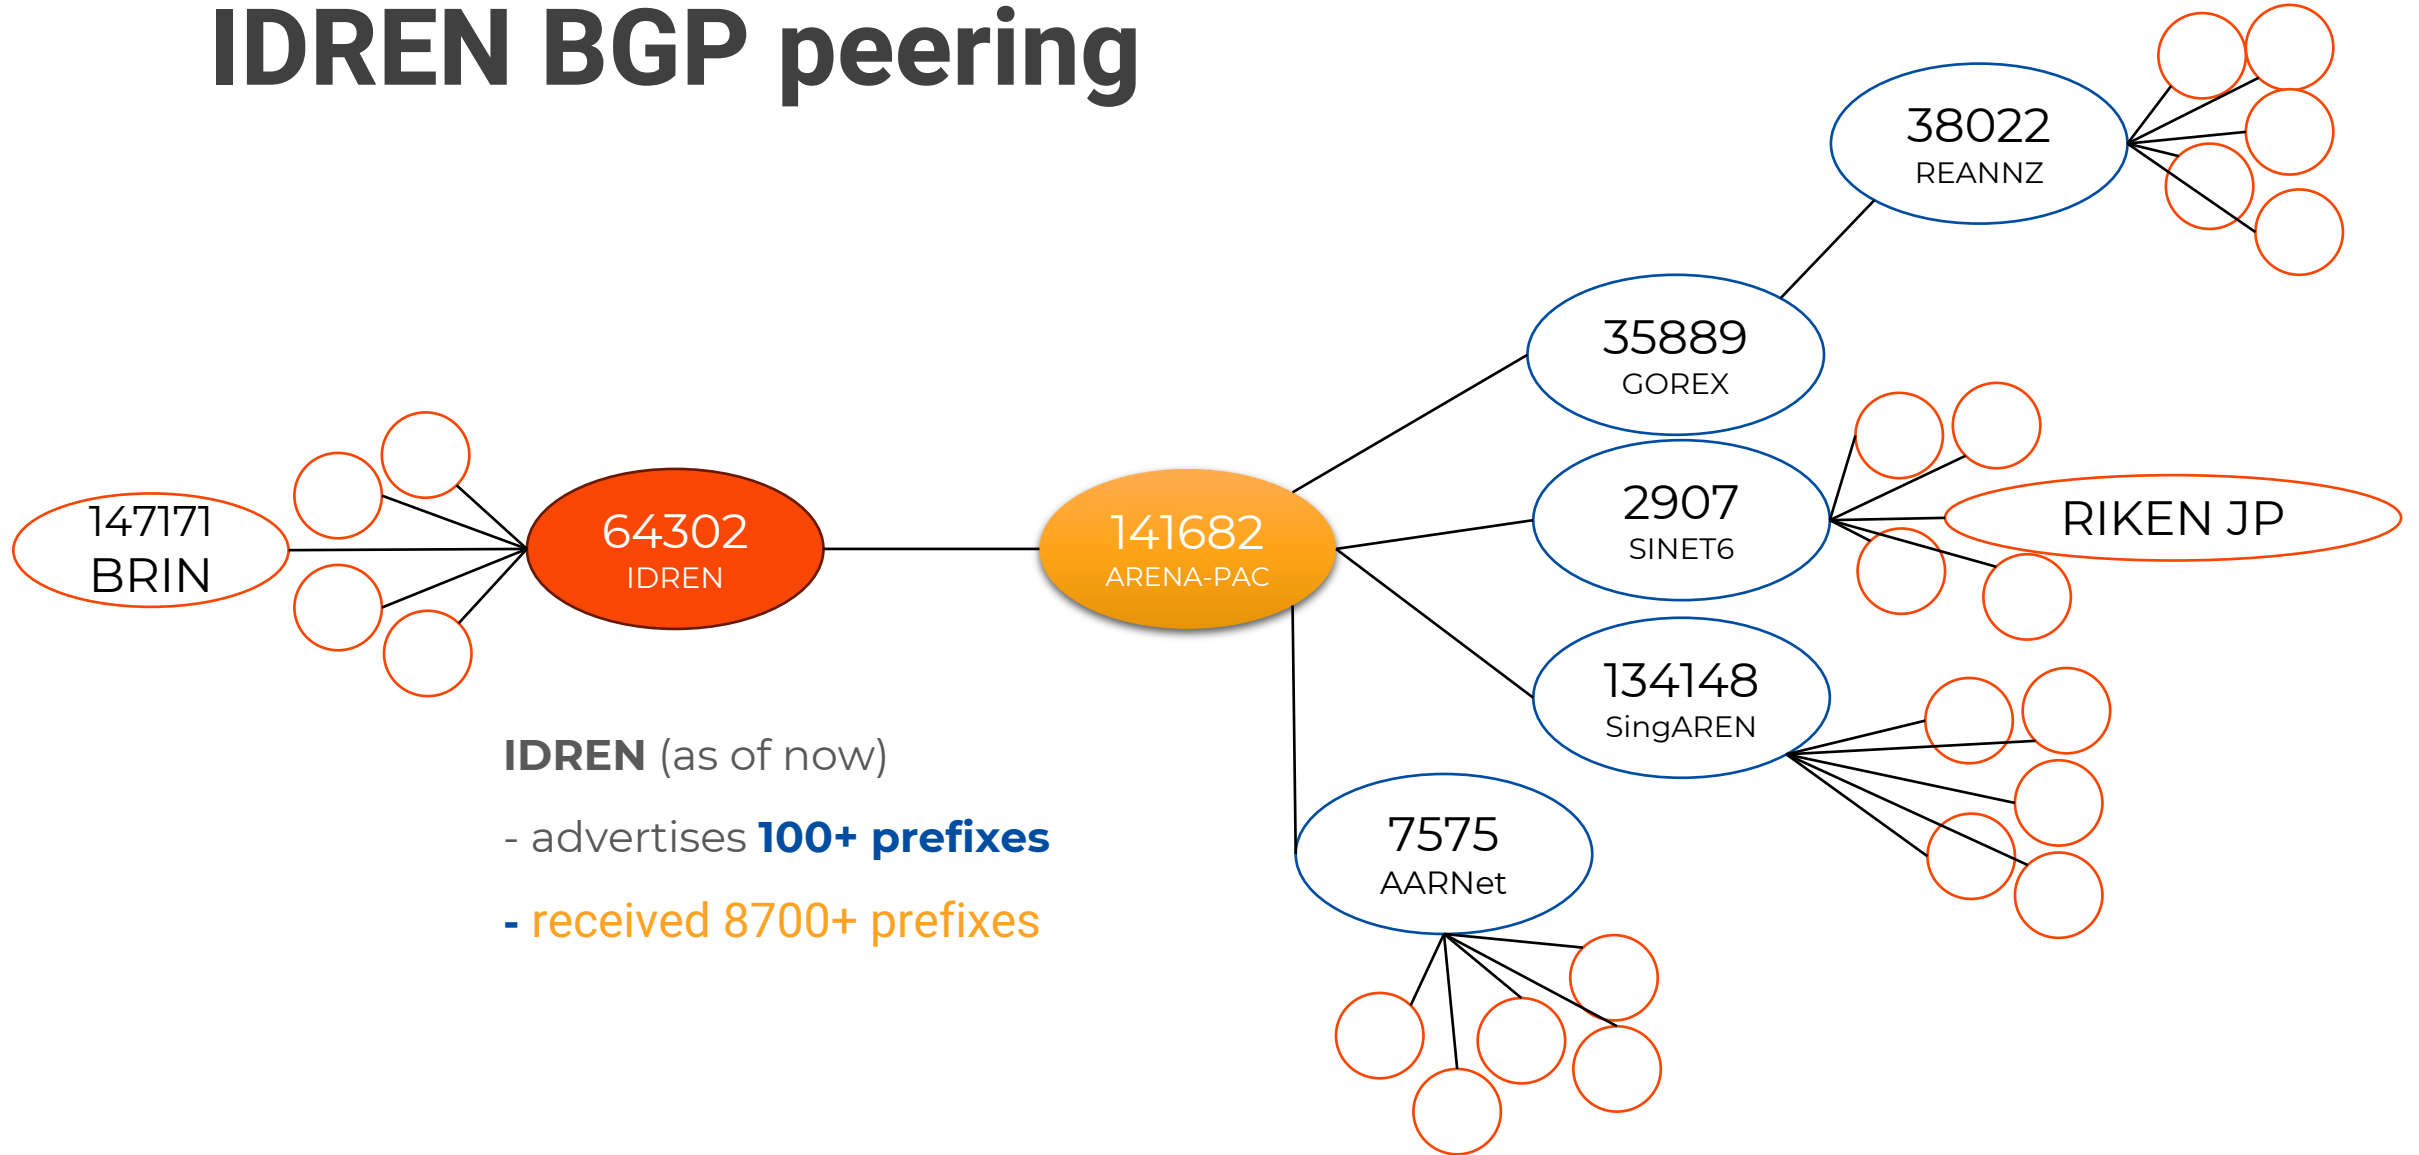

ARENA-PAC Indonesia Segment starts to be
operated as a new high-speed path to
institutions connected via IDREN

The first 8K uncompressed video
conference in Indonesia

ARENA-PAC Indonesia 100
Gbps is used for the first time
for 8K Uncompressed A/V Bi-
directional Streaming

ARENA-PAC Equipment

© In March 2023, all equipment from ARENA-PAC have been installed and activated

IDREN BGP peering

@UB: on-going build-up of L2 network to other gates

No	Gate 1	Gate 2	Nama ISP	Bandwidth (Mbps)
1	UB	ITB	CBN	1000
2	UB	ITS	CBN	1000
3	UB	ITB	Moratelindo	1000
4	UB	UI	Moratelindo	1000
5	UB	ITS	ICON+	1000
6	UB	UNEJ	ICON+	1000
7	UB	ITS	TELKOM	1000
8	UB	UNAND	TELKOM	1000
9	UB	UNTAN	TELKOM	500
10	UB	UNILA	INDOSAT	500
11	UB	UNUD	INDOSAT	500
12	UB	ITS	Link Net	1000