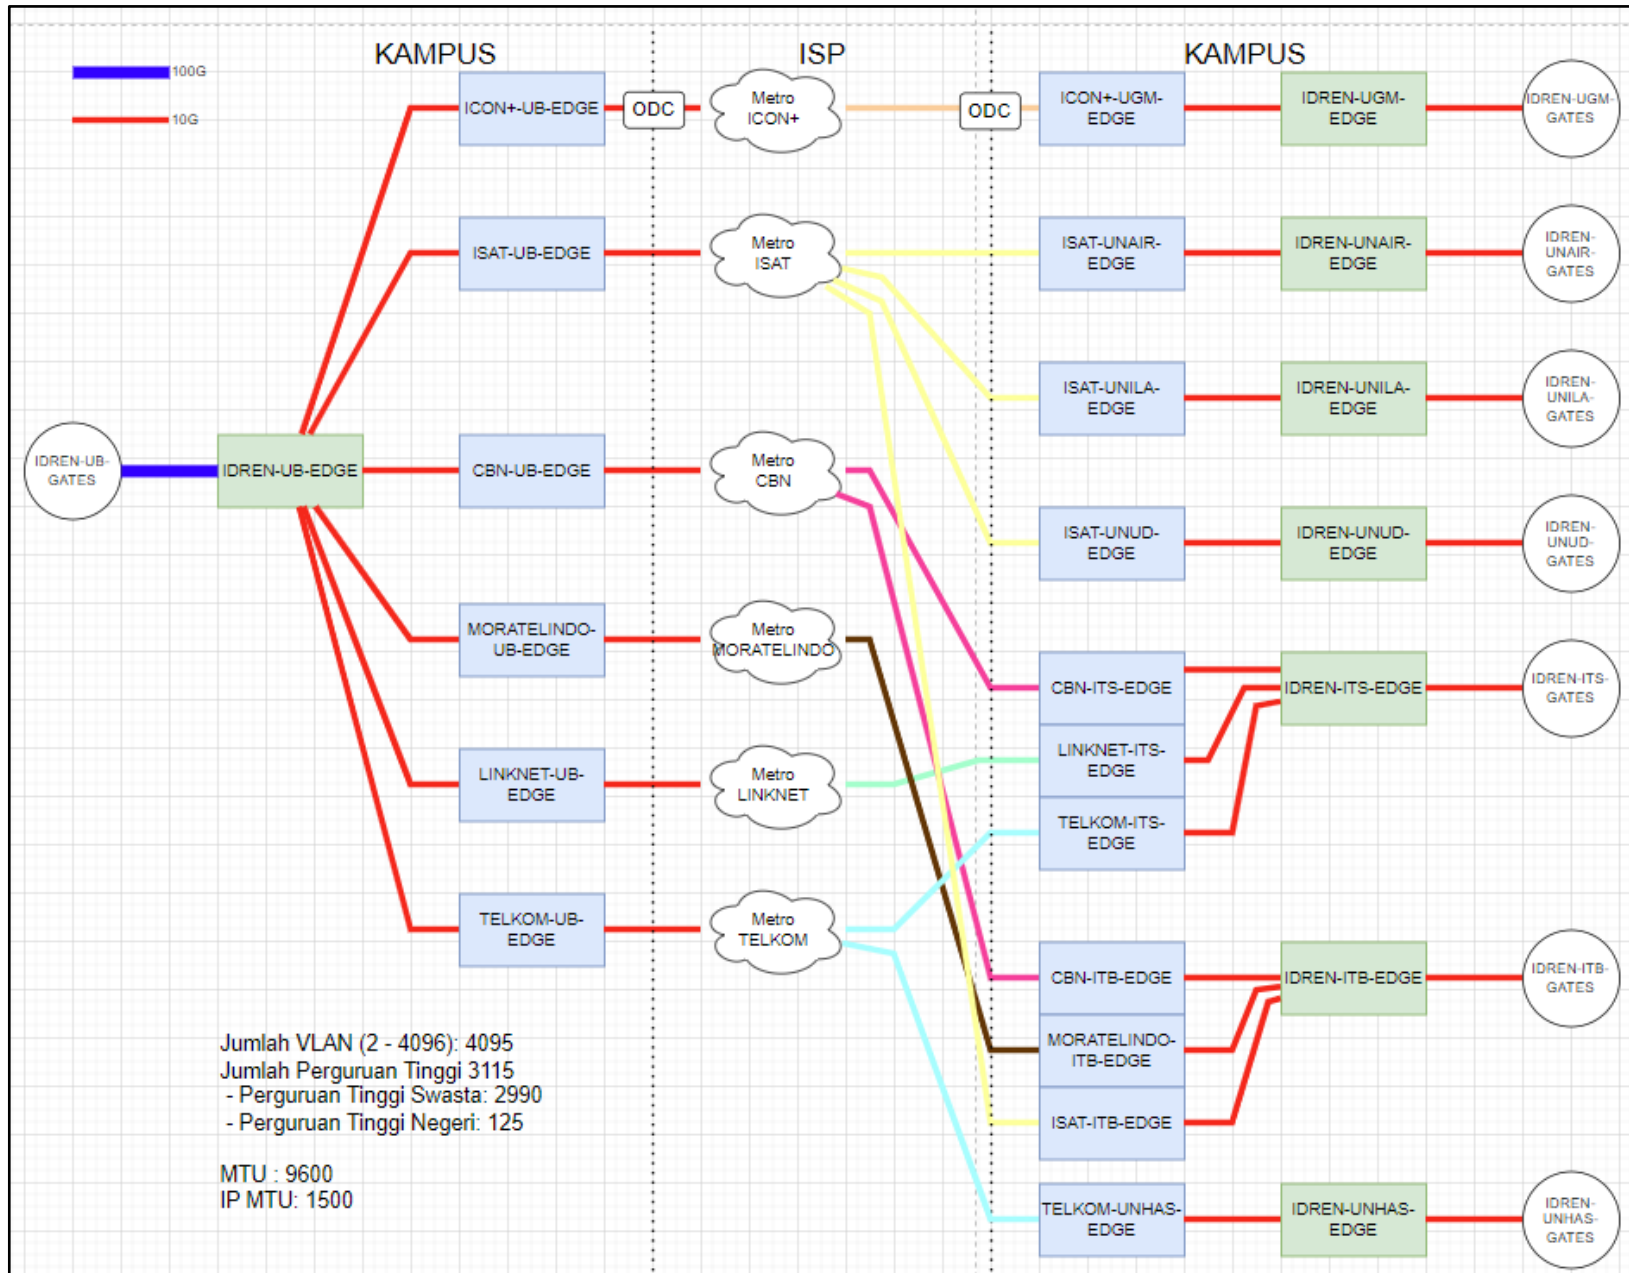

ARENA-PAC Equipment

© In March 2023, all equipment from ARENA-PAC have been installed and activated

IDREN BGP peering

@UB: on-going build-up of L2 network to other gates

No	Gate 1	Gate 2	Nama ISP	Bandwidth (Mbps)
1	UB	ITB	CBN	1000
2	UB	ITS	CBN	1000
3	UB	ITB	Moratelindo	1000
4	UB	UI	Moratelindo	1000
5	UB	ITS	ICON+	1000
6	UB	UNEJ	ICON+	1000
7	UB	ITS	TELKOM	1000
8	UB	UNAND	TELKOM	1000
9	UB	UNTAN	TELKOM	500
10	UB	UNILA	INDOSAT	500
11	UB	UNUD	INDOSAT	500
12	UB	ITS	Link Net	1000