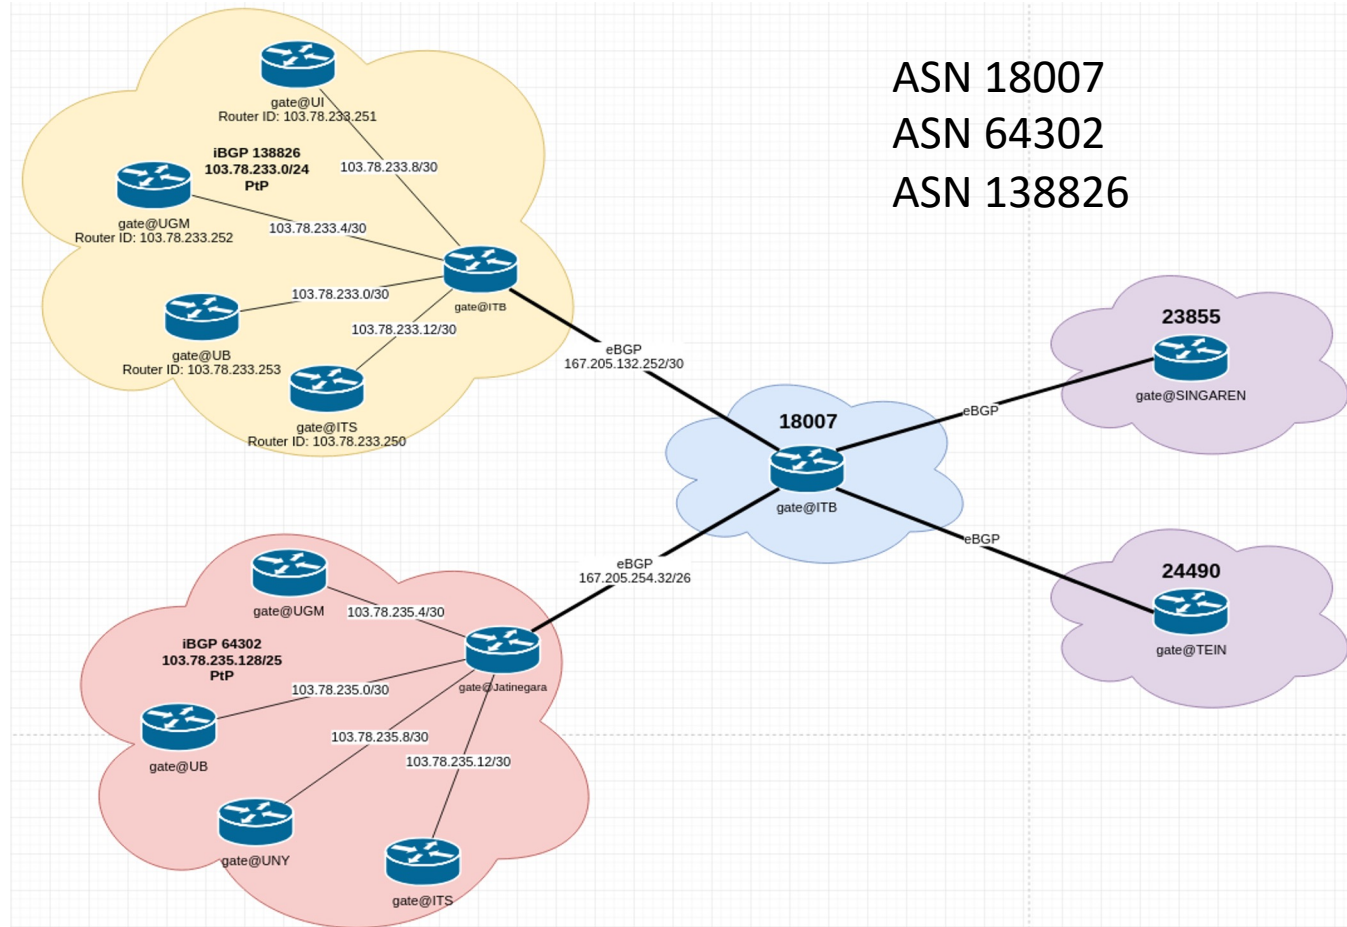

Ilustrasi Pertukaran Data *Tanpa* REN

Ilustrasi Pertukaran Data *Dengan* REN

———— koneksi
← - - - - → alur pertukaran data

INHERENT 2006 - 2012

01 Government funded, but then stopped in 2013 due to a change in financial policy

02 Reachability to global REN via TEIN by ITB

IDREN 1.0

Introduced in 2015

A concept of multiple IDREN's ASN to distinct the contribution of collaborated ISP/Telco.

Initial experiment was supported by TELKOM

Initiative by 5 Universities

ITB, ITS, UI, UGM, and UB

IDREN 1.0 (2015 – 2022)

- As a design consequences, need to separate each ISP network contribution:
- AS 64302 (L2 net from TELKOM)
- AS 138826 (L2 net from INDOSAT)
- AS 18007 (to interconnect with Global REN)
- With the growing numbers of ISP to collaborate, previous design is not appropriate anymore.