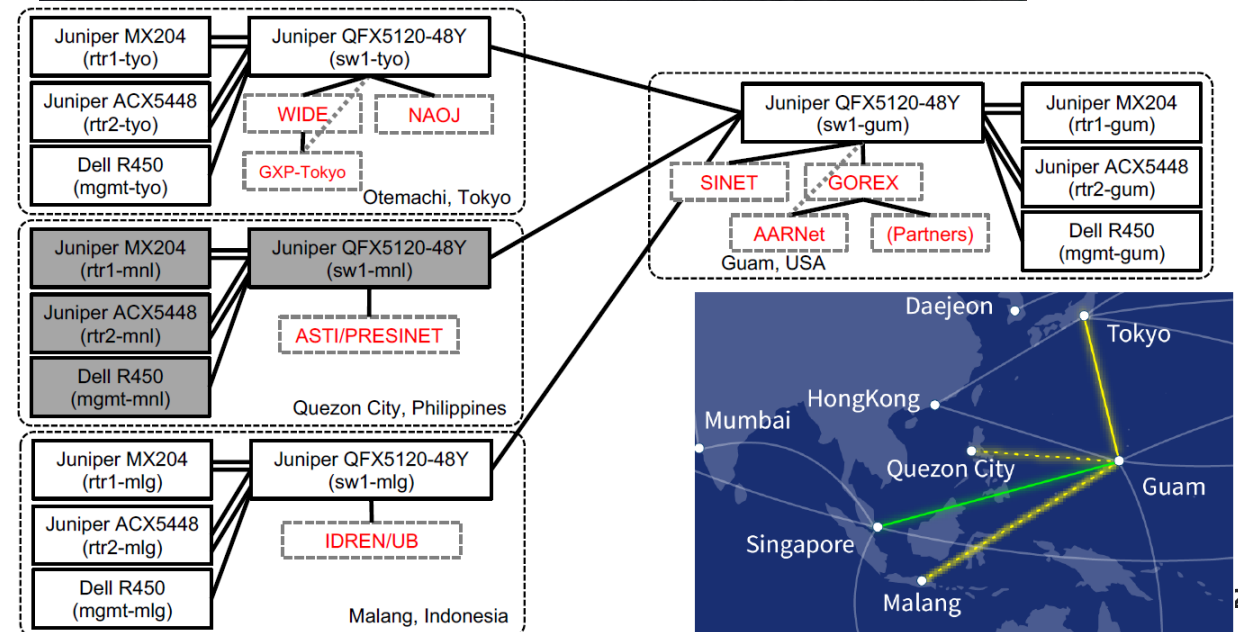

ARENA-PAC Equipment

© In March 2023, all equipment from ARENA-PAC have been installed and activated