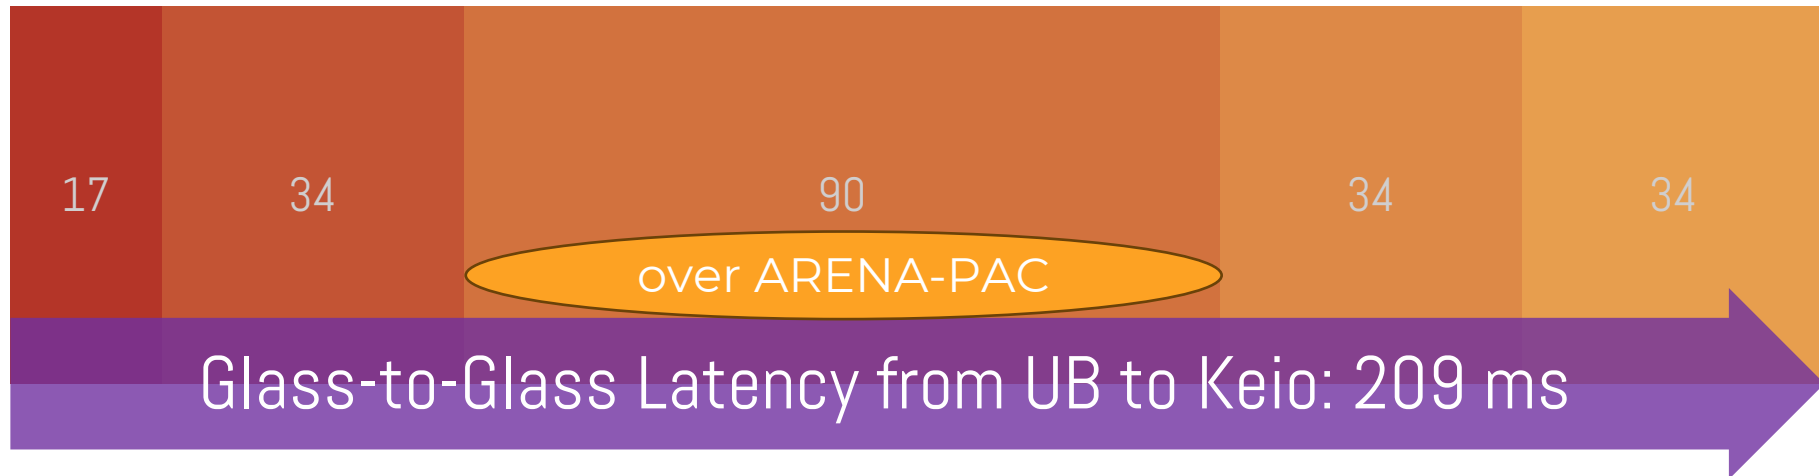

8K Uncompressed Latency