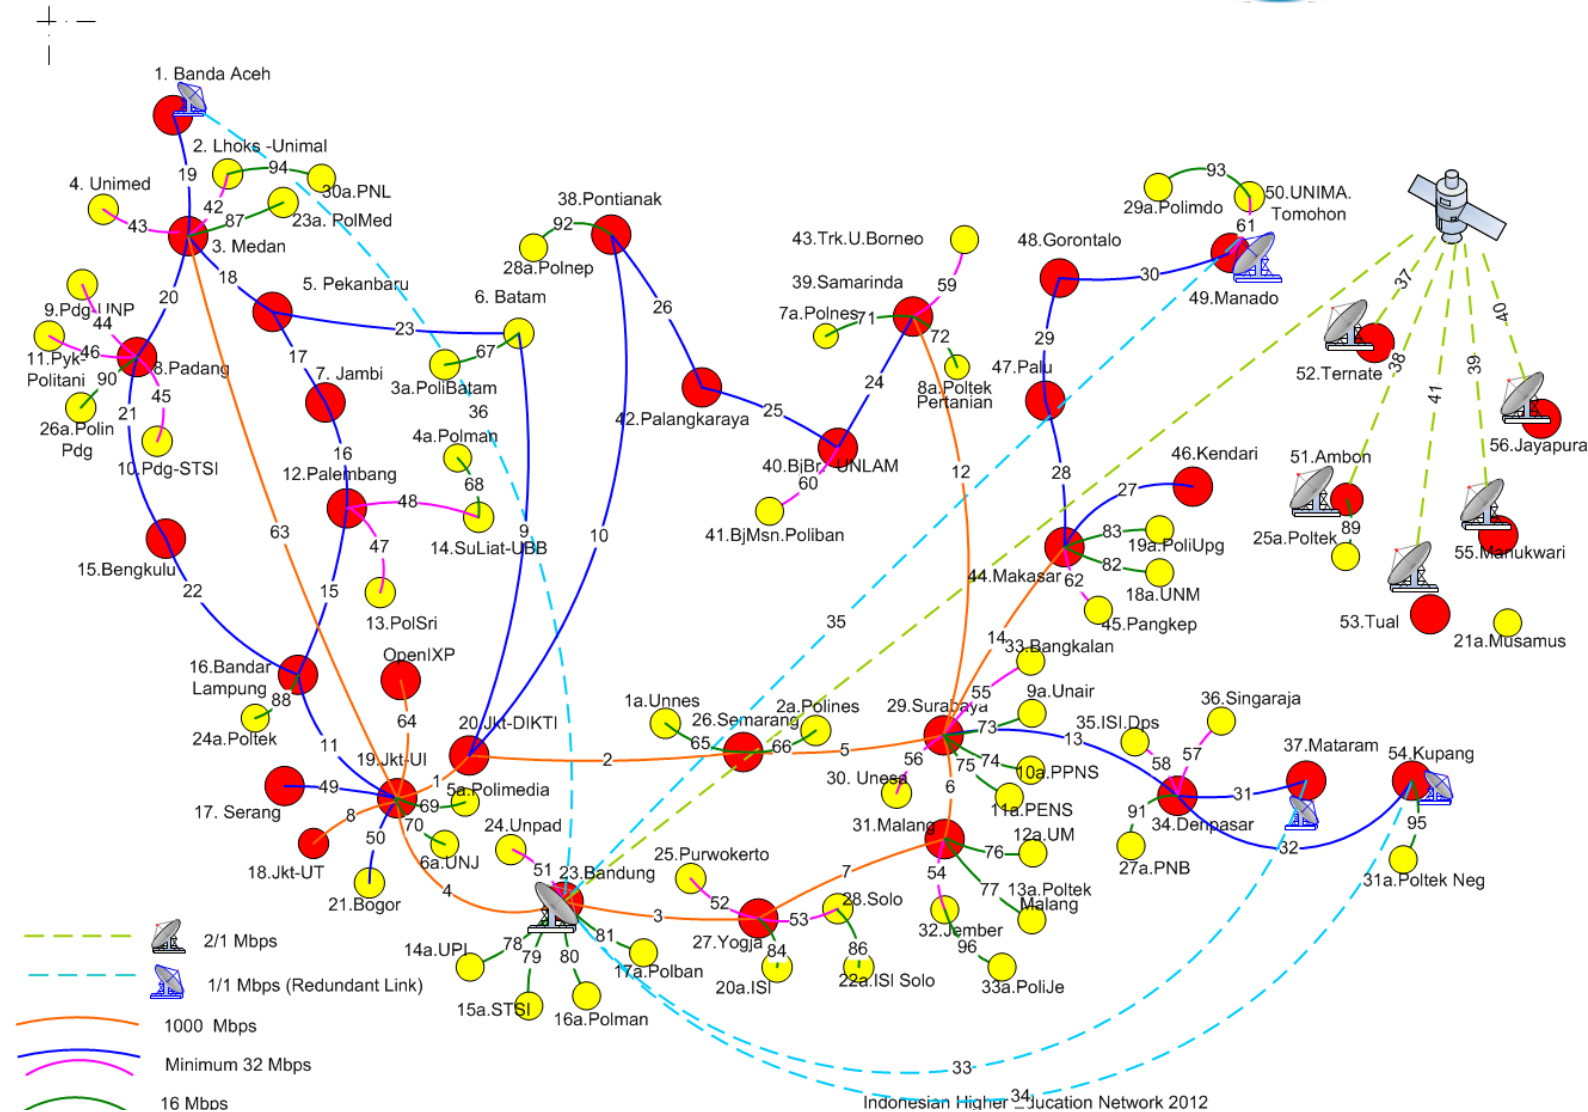

Why REN?

Localize traffic among R&E institutes

Traffic exchange without competing with commercial Internet traffic, enlarging national exposure

Transit traffic to global R&E institutes

Reachability to global REN, generating international exposure

Ilustrasi Pertukaran Data *Tanpa* REN

Ilustrasi Pertukaran Data *Dengan* REN

———— koneksi
← - - - - → alur pertukaran data

INHERENT 2006 - 2012

01 Government funded, but then stopped in 2013 due to a change in financial policy

02 Reachability to global REN via TEIN by ITB

IDREN 1.0

Introduced in 2015

A concept of multiple IDREN's ASN to distinct the contribution of collaborated ISP/Telco.

Initial experiment was supported by TELKOM

IDREN Node – 16 Titik 3T

- ◎ 1. Universitas Timor
- ◎ 2. LLDikti XV (Kota Kupang)
- ◎ 3. Universitas Cendrawasih
- ◎ 4. Universitas Musamus Merauke
- ◎ 5. LLDikti XIV (Kota Biak)
- ◎ 6. Universitas Pattimura
- ◎ 7. Universitas Mulawarman
- ◎ 8. LLDikti XII (Kota Ambon)
- ◎ 9. Universitas Negeri Manado
- ◎ 10. Universitas Borneo Tarakan
- ◎ 11. LLDikti XI (Kota Banjarmasin)
- ◎ 12. LLDikti XVI (Kota Gorontalo)
- ◎ 13. Universitas Syah Kuala
- ◎ 14. Universitas Maritim Raja Ali Haji
- ◎ 15. Universitas Bengkulu
- ◎ 16. LLDikti XIII (Kota Banda Aceh)