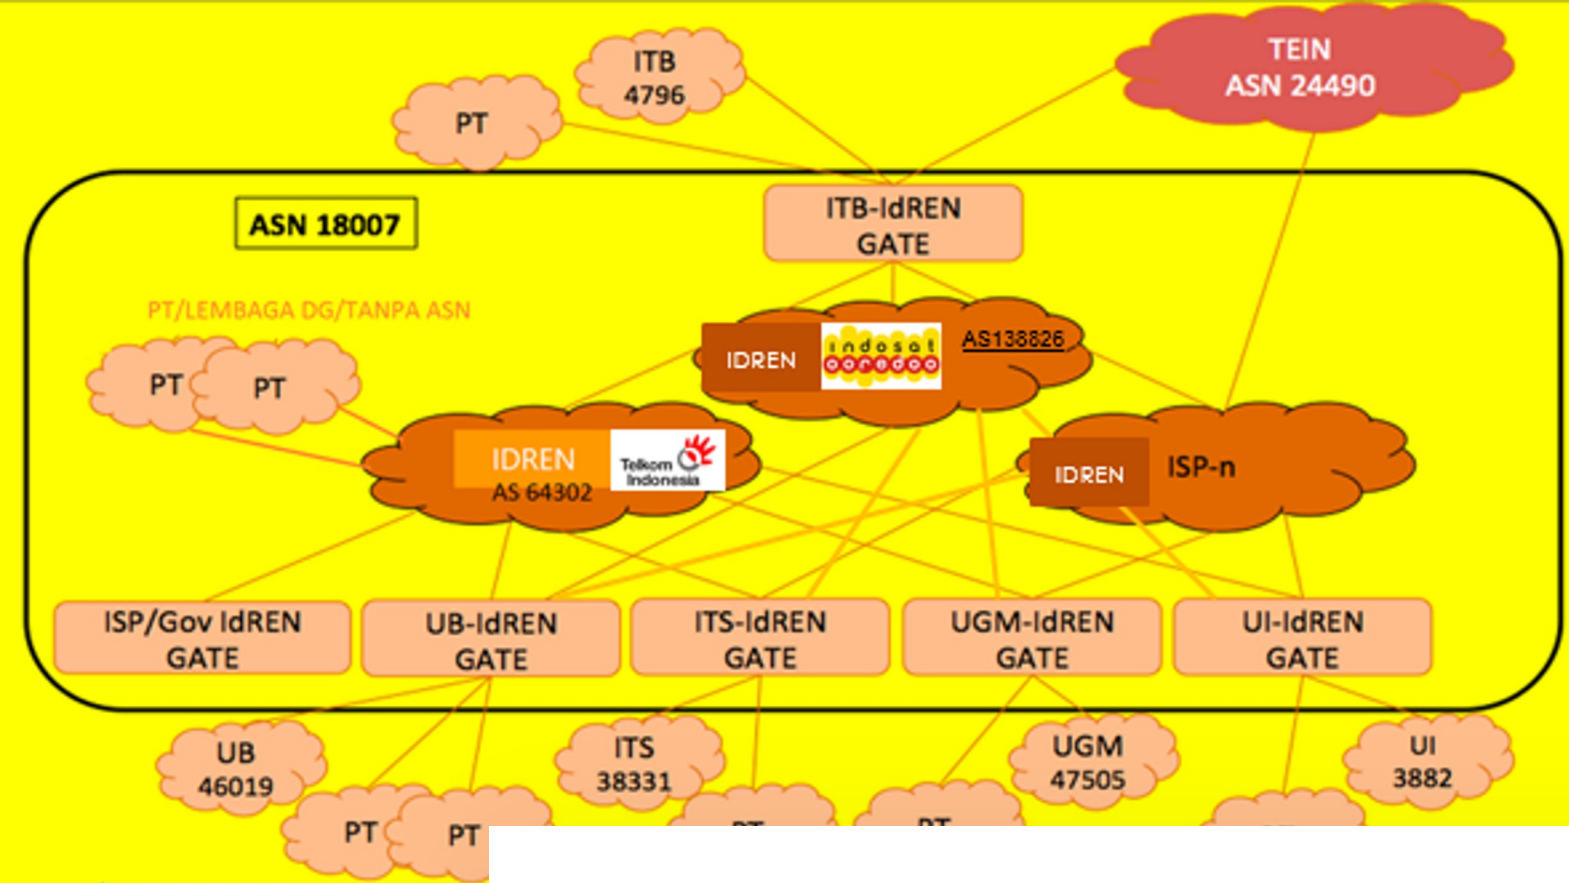

REN facilitates the seamless exchange of data, collaboration, and communication among researchers, educators, and students, enabling them to access and share resources, conduct experiments, and collaborate on projects that contribute to advancements in various fields of knowledge.

Ilustrasi Pertukaran Data *Tanpa* REN

Ilustrasi Pertukaran Data *Dengan* REN

———— koneksi
← - - - - → alur pertukaran data

INHERENT 2006 - 2012

01 Government funded, but then stopped in 2013 due to a change in financial policy

02 Reachability to global REN via TEIN by ITB

IDREN 1.0

Introduced in 2015

A concept of multiple IDREN's ASN to distinct the contribution of collaborated ISP/Telco.

Initial experiment was supported by TELKOM

Initiative by 5 Universities

ITB, ITS, UI, UGM, and UB

IDREN 1.0 (2015 – 2022)

- As a design consequences, need to separate each ISP network contribution:
- AS 64302 (L2 net from TELKOM)
- AS 138826 (L2 net from INDOSAT)
- AS 18007 (to interconnect with Global REN)
- With the growing numbers of ISP to collaborate, previous design is not appropriate anymore.